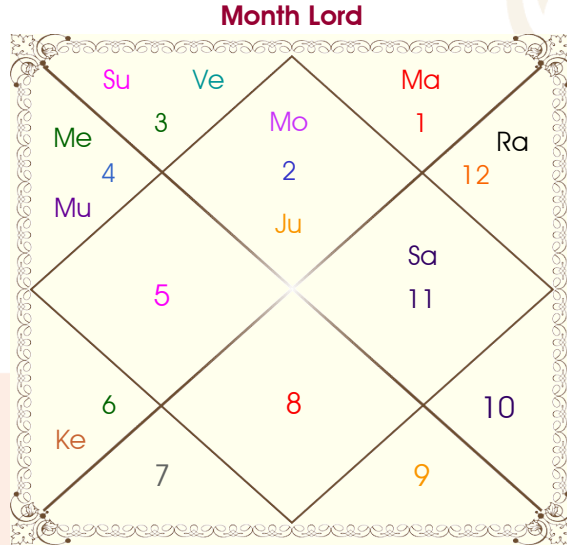

HoroscopeCart

Mobile / WhatsApp : +91-7835830918

E-Mail : contact@horoscopecart.com

Website : www.horoscopecart.com

Fourth Month

From 03/07/2024 02:35:03 To 03/08/2024 12:50:25

Planet	R	Sign	Nak	Degree
Ascendent		Taurus	Krittika	04:16:03
Sun		Gemini	Ardra	17:15:17
Moon		Taurus	Krittika	08:48:40
Mars		Aries	Bharani	23:06:49
Mercury		Cancer	Pushya	06:23:39
Jupiter		Taurus	Rohini	14:25:26
Venus		Gemini	Punrvsu	24:59:07
Saturn	R	Aquarius	P Bhad	25:13:18
Rahu	R	Pisces	Revati	17:08:18
Ketu	R	Virgo	Hasta	17:08:18
Muntha		Cancer	Pushya	05:34:11