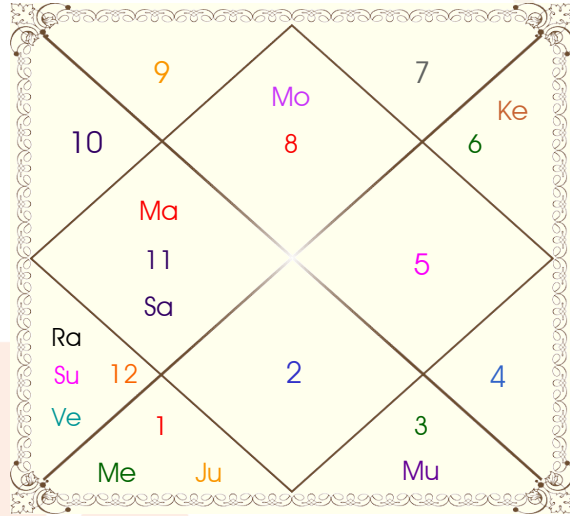

First Month

From 31/03/2024 22:07:07 To 01/05/2024 13:49:23

Planet	R	Sign	Nak	Degree
Ascendent		Scorpio	Visakha	02:57:37
Sun		Pisces	Revati	17:15:17
Moon		Scorpio	Jyestha	29:33:14
Mars		Aquarius	Satbisha	12:34:38
Mercury		Aries	Asvini	02:55:59
Jupiter		Aries	Bharani	23:05:35
Venus		Pisces	P Bhad	00:16:32
Saturn		Aquarius	Satbisha	19:22:13
Rahu		Pisces	Revati	21:25:29
Ketu		Virgo	Hasta	21:25:29
Muntha		Gemini	Punrvsu	28:04:11

Month Lord

Month Lord : Venus

This month you will have mixed results. On the positive side, you will have sudden, surprise gains. You may inherit a lot of wealth from one of your relatives or wealth gains can be through lottery. This will keep you in a strong financial position.

But there is risk of your meeting with an accident. So try to be careful while driving or traveling. Also be cautious of your enemies or subordinates as they may try to create unnecessary hurdles on your path of success. You may also have to pay heavily to your subordinates to save yourself from defamation in the society.

You will also have some health problems as your resistance from diseases will be weakened. Be careful in your eating habits. The only source of relief will be your wife sympathetic attribute towards you. Even your children will dote on you.

HoroscopeCart

Mobile / WhatsApp : +91-7835830918

E-Mail : contact@horoscopecart.com

Website : www.horoscopecart.com