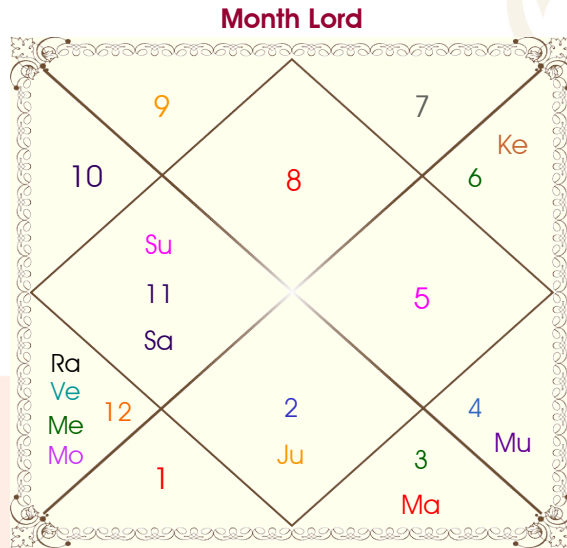

Twelveth Month

From 02/03/2025 00:59:04 To 01/04/2025 04:16:39

Planet	R	Sign	Nak	Degree
Ascendent		Scorpio	Anuradha	14:17:31
Sun		Aquarius	Satbisha	17:15:17
Moon		Pisces	U Bhad	11:43:45
Mars		Gemini	Punrvsu	23:00:19
Mercury		Pisces	U Bhad	03:23:14
Jupiter		Taurus	Rohini	18:07:49
Venus		Pisces	U Bhad	16:37:33
Saturn		Aquarius	P Bhad	26:34:46
Rahu		Pisces	P Bhad	03:11:35
Ketu		Virgo	U Phal	03:11:35
Muntha		Cancer	Aslesa	25:34:11

Month Lord : Jupiter

This month is full of fun, frolic, achievements and merriment. Success and happiness will accompany you throughout this month.

You will develop a strong inclination towards religion this month. Most of your time will be spent in worshipping as this will provide you mental peace and inner satisfaction. There may be a religious celebration at home. In this process you may get acquainted with some spiritual persons and get an opportunity to learn something from them.

Luck will favour you in most of your important ventures. You will get the desired profit in business. Money will flow in from various sources as a result of which your financial position will be strong. You will be affluent with wealth and luxuries. There will be an upliftment in your status and in the society, you will be known as a respectable and dignified person.

HoroscopeCart

Mobile / WhatsApp : +91-7835830918

E-Mail : contact@horoscopecart.com

Website : www.horoscopecart.com