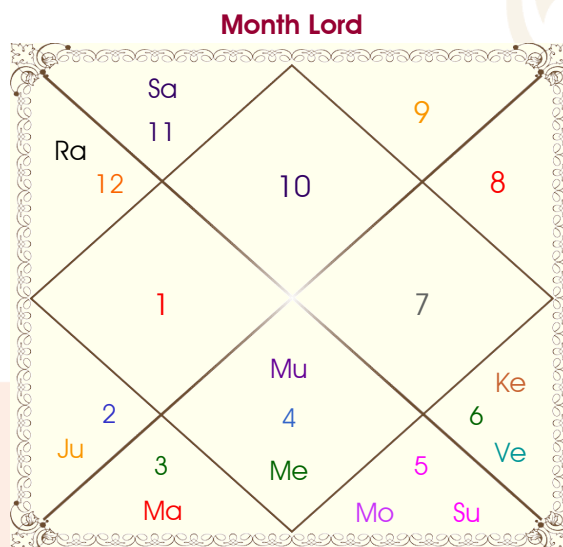

HoroscopeCart

Mobile / WhatsApp : +91-7835830918

E-Mail : contact@horoscopecart.com

Website : www.horoscopecart.com

Sixth Month

From 03/09/2024 16:59:03 To 04/10/2024 10:16:19

Planet	R	Sign	Nak	Degree
Ascendent		Capricorn	Sravna	15:52:14
Sun		Leo	P Phal	17:15:17
Moon		Leo	P Phal	21:37:16
Mars		Gemini	Mrgsra	04:58:59
Mercury		Cancer	Aslesa	29:21:51
Jupiter		Taurus	Mrgsra	25:06:02
Venus		Virgo	Hasta	11:49:27
Saturn	R	Aquarius	P Bhad	22:11:13
Rahu	R	Pisces	U Bhad	12:28:48
Ketu	R	Virgo	Hasta	12:28:48
Muntha		Cancer	Pushya	10:34:11