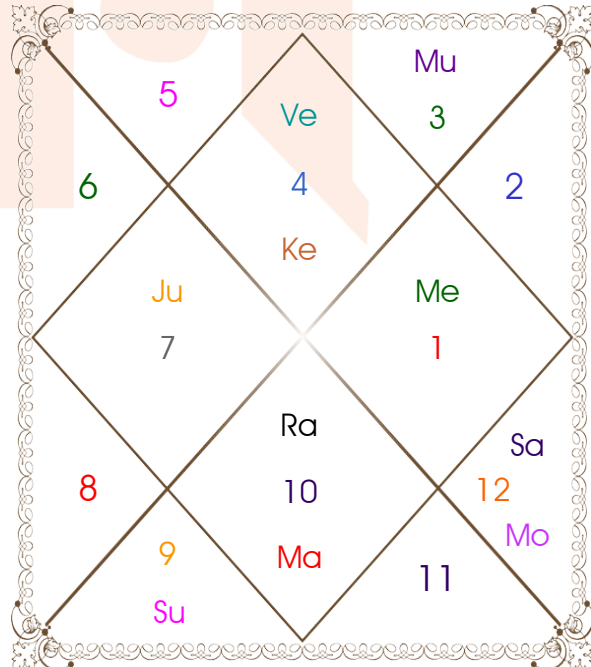

E-Mail : contact@horoscopecart.com

Website : www.horoscopecart.com

Moon Chart

Varsh Moon Chart

Navamsa Chart

Varsh Navamsa Chart

HoroscopeCart

Mobile / WhatsApp : +91-7835830918