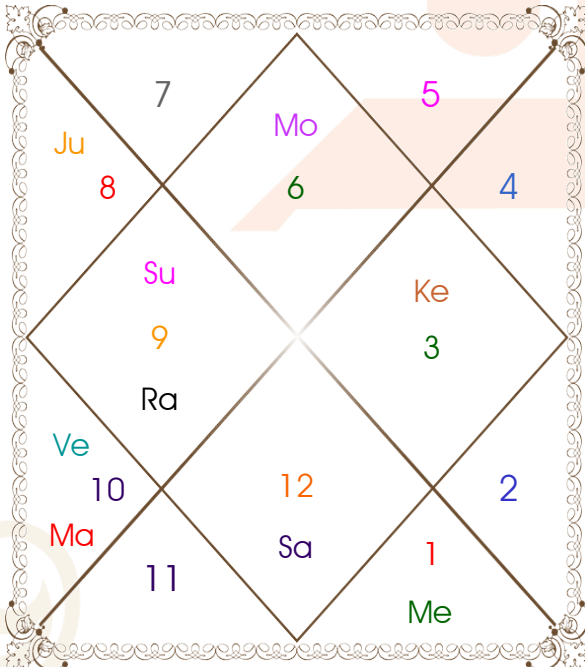

E-Mail : contact@horoscopecart.com

Website : www.horoscopecart.com

Moon Chart

Varsh Moon Chart

Navamsa Chart

Varsh Navamsa Chart

HoroscopeCart

Mobile / WhatsApp : +91-7835830918