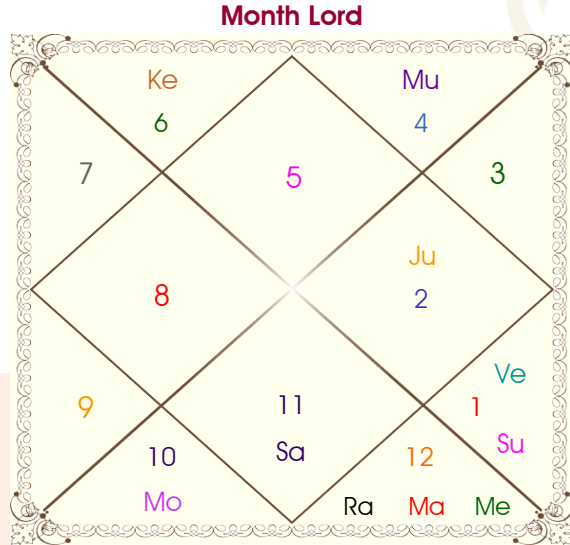

HoroscopeCart

Mobile / WhatsApp : +91-7835830918

E-Mail : contact@horoscopecart.com

Website : www.horoscopecart.com

Second Month

From 01/05/2024 13:49:23 To 01/06/2024 16:46:20

Planet	R	Sign	Nak	Degree
Ascendent		Leo	Magha	11:05:21
Sun		Aries	Bharani	17:15:17
Moon		Capricorn	Shravana	15:34:14
Mars		Pisces	U Bhad	06:20:36
Mercury		Pisces	Revati	23:08:10
Jupiter		Taurus	Krittika	00:00:29
Venus		Aries	Asvini	08:06:17
Saturn		Aquarius	P Bhad	22:28:21
Rahu		Pisces	Revati	21:08:50
Ketu		Virgo	Hasta	21:08:50
Muntha		Cancer	Punrvsu	00:34:11