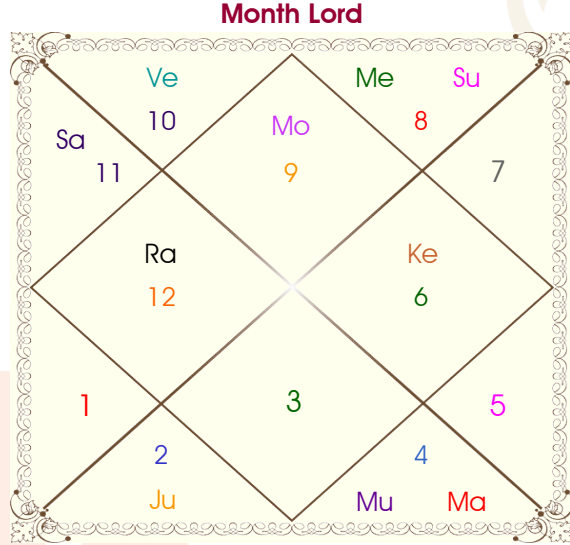

Website : www.horoscopecart.com

Ninth Month

From 03/12/2024 09:03:52 To 01/01/2025 20:44:05

Planet	R	Sign	Nak	Degree
Ascendent		Sagittarius	P Sadha	14:39:14
Sun		Scorpio	Jyestha	17:15:17
Moon		Sagittarius	Moola	09:13:51
Mars		Cancer	Pushya	11:52:09
Mercury	R	Scorpio	Jyestha	24:08:11
Jupiter	R	Taurus	Rohini	22:41:40
Venus		Capricorn	U Sadha	01:01:30
Saturn		Aquarius	Satbisha	18:45:32
Rahu	R	Pisces	U Bhad	09:52:06
Ketu	R	Virgo	U Phal	09:52:06
Muntha		Cancer	Aslesa	18:04:11