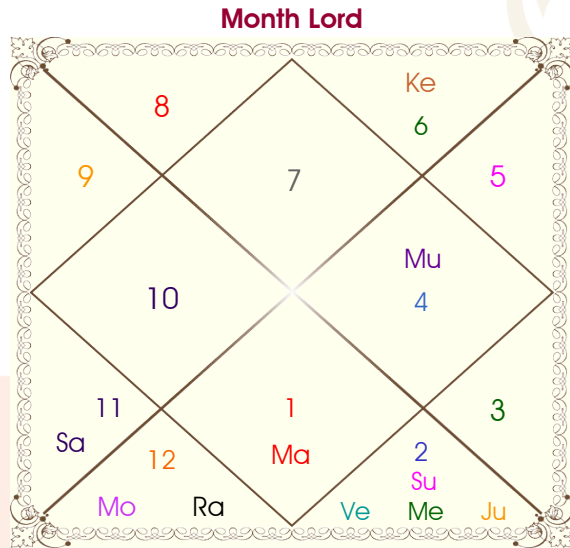

Website : www.horoscopecart.com

Third Month

From 01/06/2024 16:46:20 To 03/07/2024 02:35:03

Planet	R	Sign	Nak	Degree
Ascendent		Libra	Svati	16:31:00
Sun		Taurus	Rohini	17:15:17
Moon		Pisces	U Bhad	10:26:00
Mars		Aries	Asvini	00:02:10
Mercury		Taurus	Krittika	02:13:53
Jupiter		Taurus	Krittika	07:19:41
Venus		Taurus	Rohini	16:23:36
Saturn		Aquarius	P Bhad	24:34:19
Rahu		Pisces	Revati	19:51:08
Ketu		Virgo	Hasta	19:51:08
Muntha		Cancer	Punrvsu	03:04:11