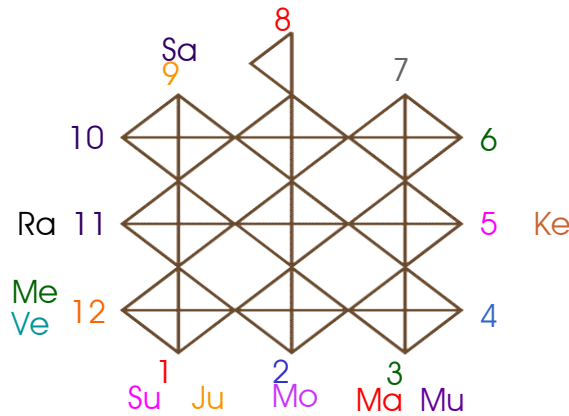

Saham

Saham	Sign	Degree	Lrd	Occur.Dt.
Foreign	Cancer	11:01:58	Moon	13/11/2024
Finance	Gemini	15:09:37	Mercury	23/06/2024
Adultery	Libra	15:58:52	Venus	05/09/2024
Other Act	Leo	13:08:38	Sun	01/08/2024
Trade	Gemini	29:34:51	Mercury	10/07/2024
Success	Pisces	25:12:31	Jupiter	14/04/2025
Marriage	Sagittarius	13:51:56	Jupiter	07/11/2024
Delivery	Sagittarius	23:07:12	Jupiter	16/11/2024
Sorrow	Cancer	25:06:35	Moon	28/11/2024
Devotion	Sagittarius	20:39:31	Jupiter	13/11/2024
Love	Pisces	27:33:31	Jupiter	16/04/2025
Force	Libra	00:31:41	Venus	25/08/2024
Body	Libra	00:31:41	Venus	25/08/2024
C.Disease	Pisces	26:08:25	Jupiter	15/04/2025
Business	Virgo	12:36:15	Mercury	24/07/2024
WaterFall	Pisces	26:08:25	Jupiter	15/04/2025
Enemy	Libra	26:10:02	Venus	13/09/2024
Honour	Capricorn	11:02:38	Saturn	25/03/2025
Method	Leo	29:14:14	Sun	15/08/2024
Poverty	Pisces	20:39:39	Jupiter	08/04/2025
Wisdom	Sagittarius	25:42:20	Jupiter	18/11/2024
Voyage	Aries	28:35:24	Mars	24/06/2024
Imprnmnt	Capricorn	04:15:03	Saturn	18/03/2025
Daughter	Pisces	03:40:55	Jupiter	20/03/2025
Horse	Libra	11:01:58	Venus	02/09/2024

Varsh Triptaki Chart

HoroscopeCart

Mobile / WhatsApp : +91-7835830918

E-Mail : contact@horoscopecart.com

Website : www.horoscopecart.com