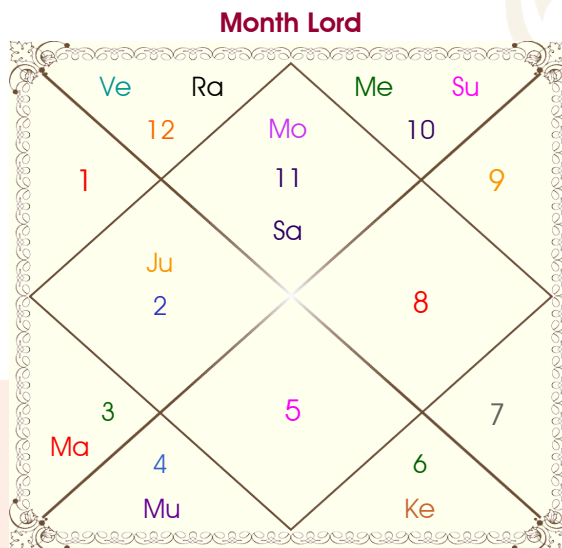

HoroscopeCart

Mobile / WhatsApp : +91-7835830918

E-Mail : contact@horoscopecart.com

Website : www.horoscopecart.com

Eleventh Month

From 31/01/2025 08:01:45 To 02/03/2025 00:59:04

Planet	R	Sign	Nak	Degree
Ascendent		Aquarius	Dhanish	02:12:24
Sun		Capricorn	Sravna	17:15:17
Moon		Aquarius	Satbisha	07:57:50
Mars	R	Gemini	Punrvsu	26:31:27
Mercury		Capricorn	Sravna	10:41:07
Jupiter	R	Taurus	Rohini	17:06:08
Venus		Pisces	P Bhad	02:31:12
Saturn		Aquarius	P Bhad	23:07:08
Rahu	R	Pisces	U Bhad	03:59:57
Ketu	R	Virgo	U Phal	03:59:57
Muntha		Cancer	Aslesa	23:04:11