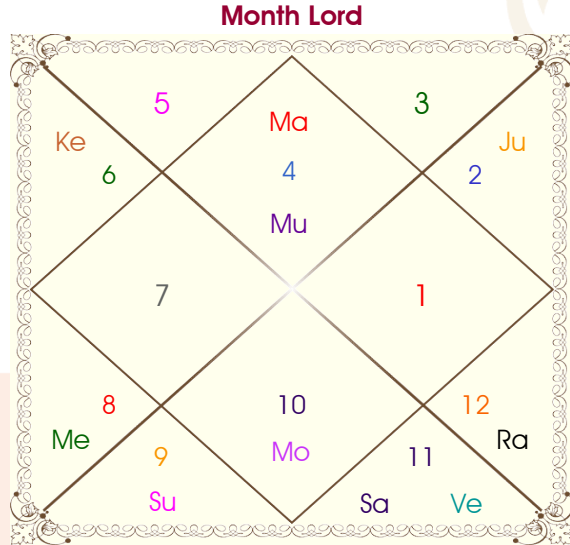

HoroscopeCart

Mobile / WhatsApp : +91-7835830918

E-Mail : contact@horoscopecart.com

Website : www.horoscopecart.com

Tenth Month

From 01/01/2025 20:44:05 To 31/01/2025 08:01:45

Planet	R	Sign	Nak	Degree
Ascendent		Cancer	Aslesa	28:30:16
Sun		Sagittarius	P Sadha	17:15:17
Moon		Capricorn	U Sadha	08:17:03
Mars	R	Cancer	Pushya	07:30:04
Mercury		Scorpio	Jyestha	26:29:08
Jupiter	R	Taurus	Rohini	18:56:31
Venus		Aquarius	Dhanish	04:11:11
Saturn		Aquarius	P Bhad	20:21:58
Rahu	R	Pisces	U Bhad	06:32:50
Ketu	R	Virgo	U Phal	06:32:50
Muntha		Cancer	Aslesa	20:34:11