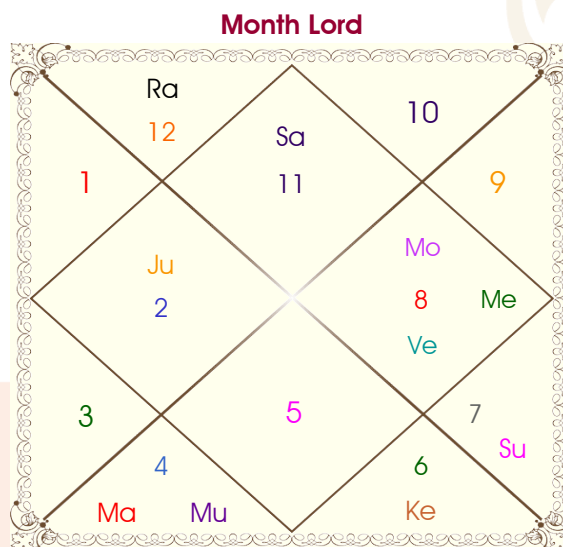

HoroscopeCart

Mobile / WhatsApp : +91-7835830918

E-Mail : contact@horoscopecart.com

Website : www.horoscopecart.com

Eighth Month

From 03/11/2024 15:03:30 To 03/12/2024 09:03:52

Planet	R	Sign	Nak	Degree
Ascendent		Aquarius	P Bhad	26:51:43
Sun		Libra	Svati	17:15:17
Moon		Scorpio	Anuradha	07:57:20
Mars		Cancer	Pushya	05:31:47
Mercury		Scorpio	Anuradha	06:37:19
Jupiter	R	Taurus	Mrgsra	26:05:39
Venus		Scorpio	Jyestha	25:46:53
Saturn	R	Aquarius	Satbisha	18:37:10
Rahu	R	Pisces	U Bhad	12:00:37
Ketu	R	Virgo	Hasta	12:00:37
Muntha		Cancer	Pushya	15:34:11