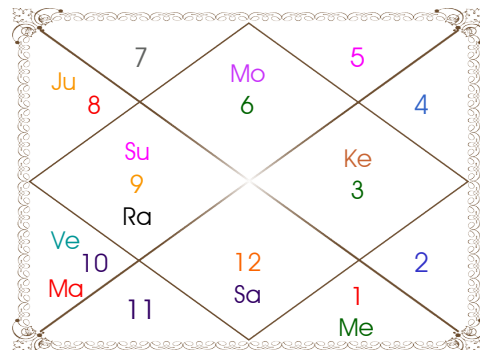

Mobile / WhatsApp : +91-7835830918

E-Mail : contact@horoscopecart.com

Website : www.horoscopecart.com

Planetary Degrees and their Positions

Pl	R	C	Rasi	Degree	Speed	Nak	Pad	No.	RL	NL	Sub	Dignity
Asc			Tau	28:04:11	345:17:04	Mrgsra	2	5	Ven	Mar	Sat	---
Sun			Pis	17:15:17	00:59:15	Revati	1	27	Jup	Mer	Mer	FrSign
Mon			Ari	19:47:27	12:46:39	Bharani	2	2	Mar	Ven	Rah	NuSign
Mar			Tau	03:18:12	00:40:22	Krittika	2	3	Ven	Sun	Sat	NuSign
Mer			Aqu	20:06:38	01:12:35	P Bhad	1	25	Sat	Jup	Jup	NuSign
Jup		C	Pis	13:24:03	00:14:31	U Bhad	4	26	Jup	Sat	Rah	OwnSign
Ven			Aqu	10:31:38	01:11:47	Satbisha	2	24	Sat	Rah	Sat	FrSign
Sat	R		Sco	27:29:04	00:00:06	Jyestha	4	18	Mar	Mer	Jup	EnSign
Rah			Pis	17:49:18	00:00:09	Revati	1	27	Jup	Mer	Mer	NuSign
Ket			Vir	17:49:18	00:00:09	Hasta	3	13	Mer	Mon	Mer	EnSign
Ura			Sag	03:03:01	00:00:00	Moola	1	19	Jup	Ket	Sun	---
Nep			Sag	14:18:12	00:00:18	P Sadha	1	20	Jup	Ven	Ven	---
Plu	R		Lib	15:39:45	00:01:26	Svati	3	15	Ven	Rah	Ven	---
Mid Heaven			Aqu	12:00:22	--	Satbisha	--	24	Sat	Rah	Sat	--

R-Retrograde S-Stationary

C- Combust D-Deep Combust

Rahu : True

Lahiri Ayanamsa : 23:40:40

Lagna-Chalit

Moon Chart

Navamsa Chart

Chalit And Nirayana Bhava Chalit

Chalit Degree

Bhava	Bhava Start	Bhava Middle	Cusp	Rasi	Degree
1	Taurus 10:23:33	Taurus 28:04:11	1	Taurus	28:04:11
2	Gemini 10:23:33	Gemini 22:42:55	2	Gemini	21:17:32
3	Cancer 05:02:16	Cancer 17:21:38	3	Cancer	14:49:03
4	Cancer 29:41:00	Leo 12:00:22	4	Leo	12:00:22
5	Leo 29:41:00	Virgo 17:21:38	5	Virgo	15:09:55
6	Libra 05:02:16	Libra 22:42:55	6	Libra	22:33:41
7	Scorpio 10:23:33	Scorpio 28:04:11	7	Scorpio	28:04:11
8	Sagittarius 10:23:33	Sagittarius 22:42:55	8	Sagittarius	21:17:32
9	Capricorn 05:02:16	Capricorn 17:21:38	9	Capricorn	14:49:03
10	Capricorn 29:41:00	Aquarius 12:00:22	10	Aquarius	12:00:22
11	Aquarius 29:41:00	Pisces 17:21:38	11	Pisces	15:09:55
12	Aries 05:02:16	Aries 22:42:55	12	Aries	22:33:41