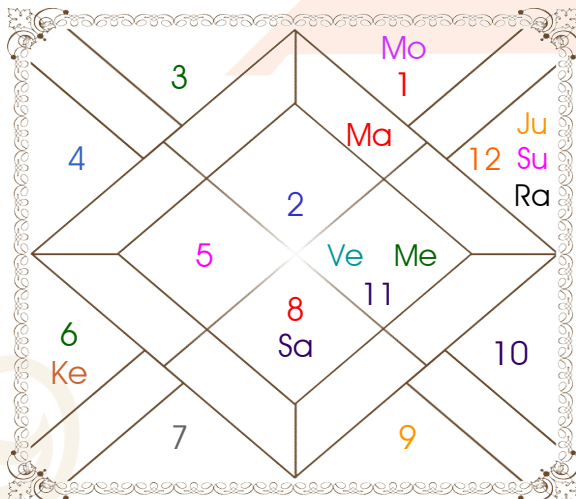

Karaka,Avastha,Rashmi

Planet	----- Karaka -----		----- Avastha -----			Kiran Rashmi	Planet Power
	Char	Sthir	Baladi	Deeptadi	Shayanadi		
Sun	Matra	Pitra	Yuva	Mudit	Aagama	8.74	30 %
Mon	Bhratra	Matra	Vridh	Shant	Upavesana	10.01	35 %
Mar	Kalatra	Bhratra	Mrit	Nipidit	Kautuka	2.82	31 %
Mer	Amatyta	Gyati	Vridh	Nipidit	Aagamana	0.83	64 %
Jup	Putra	Dhan	Yuva	Vikal	Prakasana	0.00	37 %
Ven	Gyati	Kalatra	Kumar	Mudit	Upavesana	7.91	19 %
Sat	Atma	Ayush	Bala	Khal	Aagama	1.58	19 %
Rah	---	Gyan	Yuva	Nipidit	Upavesana	0.00	97 %
Ket	---	Moksh	Yuva	Khal	Aagama	0.00	97 %
Total						31.89	

Tara Chakra

Janma	Sampat	Vipat	Kshem	Pratyari	Saadhak	Vadha	Mitra	Atimitra
Bharani	Krittika	Rohini	Mrgsra	Ardra	Punrvsu	Pushya	Aslesa	Magha
P Phal	U Phal	Hasta	Chitra	Svati	Visakha	Anuradha	Jyestha	Moola
P Sadha	U Sadha	Sravna	Dhanish	Satbisha	P Bhad	U Bhad	Revati	Asvini

Chalit Chart