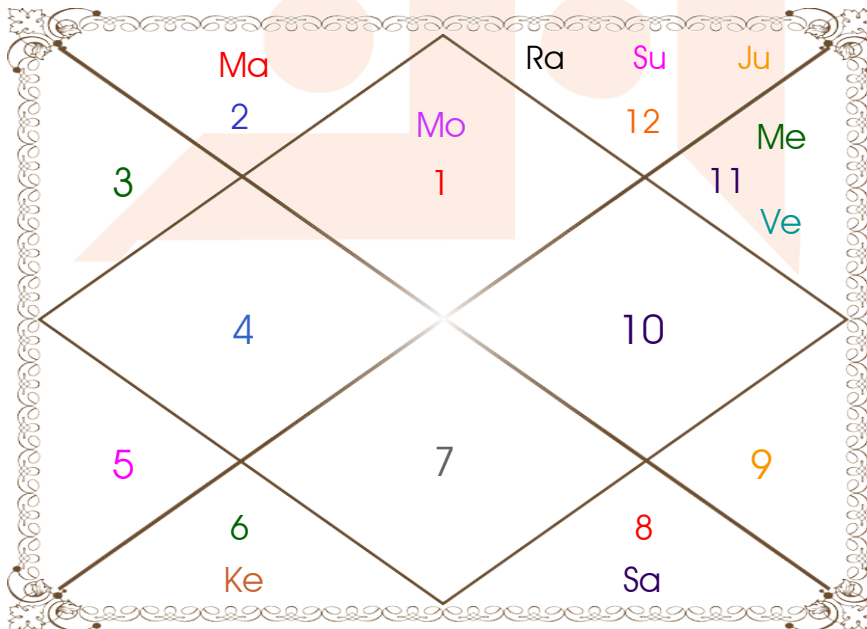

Moon Chart

HoroscopeCart

Mobile / WhatsApp : +91-7835830918

E-Mail : contact@horoscopecart.com

Website : www.horoscopecart.com