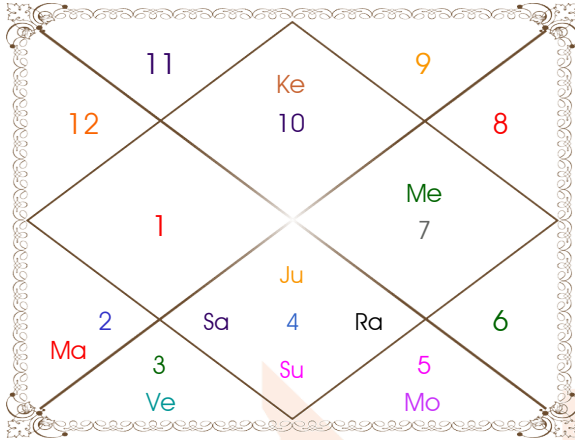

ShodashVarga Charts

Dreshkana Chart