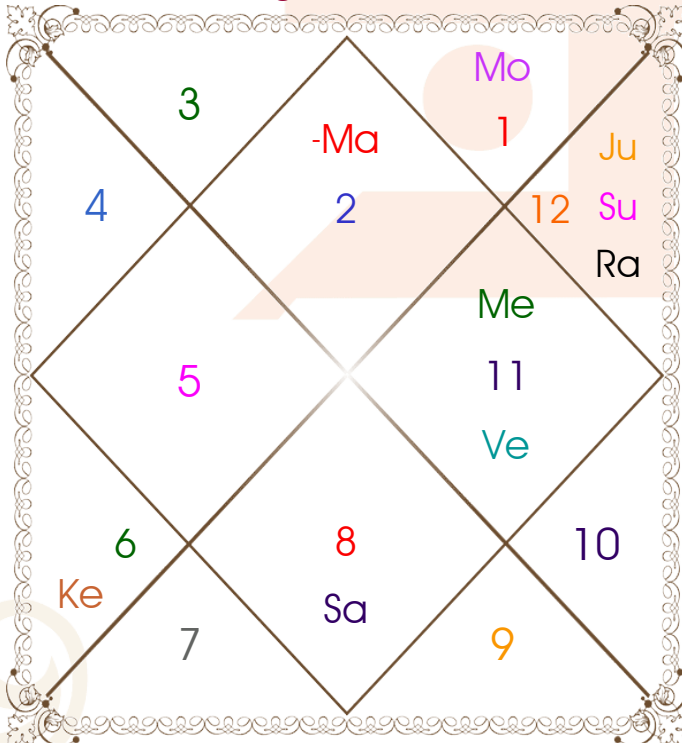

Planetary Degrees and their Positions

Pl	R	C	Rasi	Degree	Speed	Nak	Pad	No.	RL	NL	Sub	Dignity
Asc			Tau	28:04:11	345:17:04	Mrgsra	2	5	Ven	Mar	Sat	---
Sun			Pis	17:15:17	00:59:15	Revati	1	27	Jup	Mer	Mer	FrSign
Mon			Ari	19:47:27	12:46:39	Bharani	2	2	Mar	Ven	Rah	NuSign
Mar			Tau	03:18:12	00:40:22	Krittika	2	3	Ven	Sun	Sat	NuSign
Mer			Aqu	20:06:38	01:12:35	P Bhad	1	25	Sat	Jup	Jup	NuSign
Jup		C	Pis	13:24:03	00:14:31	U Bhad	4	26	Jup	Sat	Rah	OwnSign
Ven			Aqu	10:31:38	01:11:47	Satbisha	2	24	Sat	Rah	Sat	FrSign
Sat	R		Sco	27:29:04	00:00:06	Jyestha	4	18	Mar	Mer	Jup	EnSign
Rah			Pis	17:49:18	00:00:09	Revati	1	27	Jup	Mer	Mer	NuSign
Ket			Vir	17:49:18	00:00:09	Hasta	3	13	Mer	Mon	Mer	EnSign
Ura			Sag	03:03:01	00:00:00	Moola	1	19	Jup	Ket	Sun	---
Nep			Sag	14:18:12	00:00:18	P Sadha	1	20	Jup	Ven	Ven	---
Plu	R		Lib	15:39:45	00:01:26	Svati	3	15	Ven	Rah	Ven	---
Mid Heaven			Aqu	12:00:22	--	Satbisha	--	24	Sat	Rah	Sat	--

R-Retrograde S-Stationary

C- Combust D-Deep Combust

Rahu : True

Lahiri Ayanamsa : 23:40:40

Lagna-Chalit