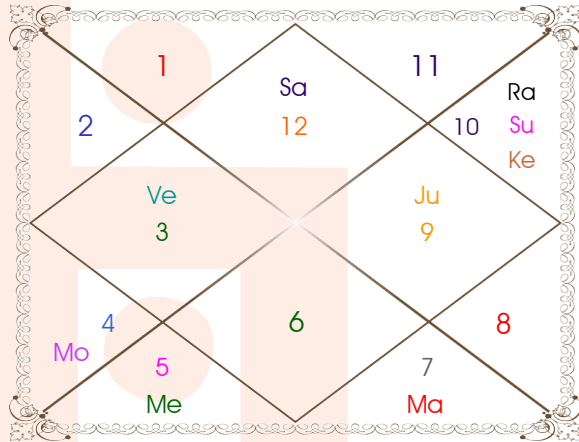

# ShodashVarga Charts

Divisional Charts are extensions of Lagna Chart. Every chart has some specific purpose as described along with the chart below. These charts are to be studied along with the basic lagna chart to know in detail about the subject it represents. However, care has to be exercised in looking into these charts, because there are no aspects of planets here. Planet's behaviour is normally limited to the extent of sign or house it occupies in these divisional charts.

# ShodashVarga Charts

**Dreshkana Chart**

For Coborns

**Chaturthamsa Chart**

For Fortunes

**Panchamsa Chart**

For Knowledge and Intellect

**Shastamsa Chart**