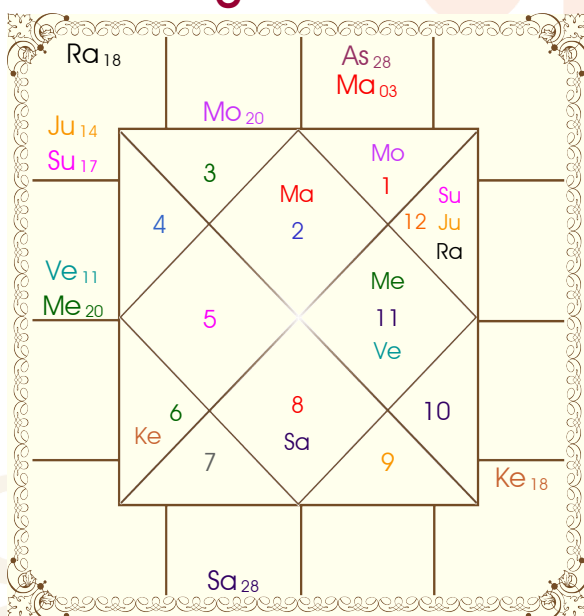

K P System

Balance of Dasa : Venus 10 Years 1 Months 28 Days

Planet							Nirayana Bhava							
Pln	R	Sign	Degree	RL	NL	Sb	SS	Hse	Sign	Degree	RL	NL	Sb	SS
Sun		Pis	17:21:24	Jup	Mer	Mer	Ven	1	Tau	28:10:19	Ven	Mar	Sat	Sat
Mon		Ari	19:53:35	Mar	Ven	Rah	Mon	2	Gem	21:23:39	Mer	Jup	Jup	Mon
Mar		Tau	03:24:20	Ven	Sun	Sat	Mer	3	Can	14:55:10	Mon	Sat	Jup	Jup
Mer		Aqu	20:12:46	Sat	Jup	Jup	Jup	4	Leo	12:06:29	Sun	Ket	Mer	Ven
Jup		Pis	13:30:10	Jup	Sat	Rah	Sat	5	Vir	15:16:02	Mer	Mon	Jup	Mon
Ven		Aqu	10:37:45	Sat	Rah	Sat	Sat	6	Lib	22:39:49	Ven	Jup	Sat	Ven
Sat	R	Sco	27:35:12	Mar	Mer	Jup	Mar	7	Sco	28:10:19	Mar	Mer	Sat	Sat
Rah		Pis	17:55:25	Jup	Mer	Mer	Rah	8	Sag	21:23:39	Jup	Ven	Jup	Mon
Ket		Vir	17:55:25	Mer	Mon	Mer	Mer	9	Cap	14:55:10	Sat	Mon	Jup	Ven
Ura		Sag	03:09:08	Jup	Ket	Sun	Rah	10	Aqu	12:06:29	Sat	Rah	Sat	Rah
Nep		Sag	14:24:19	Jup	Ven	Ven	Rah	11	Pis	15:16:02	Jup	Sat	Jup	Sat
Plu	R	Lib	15:45:52	Ven	Rah	Ven	Mon	12	Ari	22:39:49	Mar	Ven	Sat	Ven

KP Ayanamsa : 23:34:33

Fortuna : Cancer 00:42:29

Lagna Chart