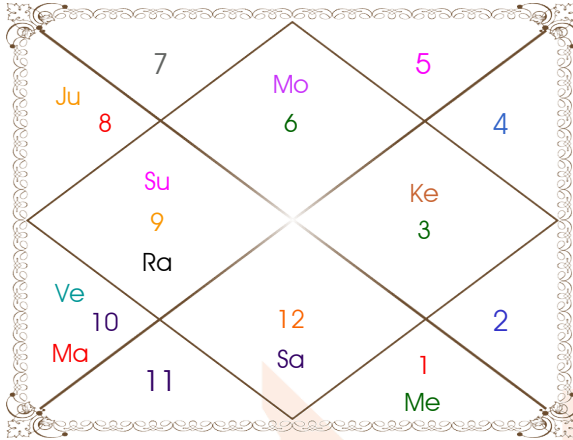

ShodashVarga Charts

Navamsa Chart