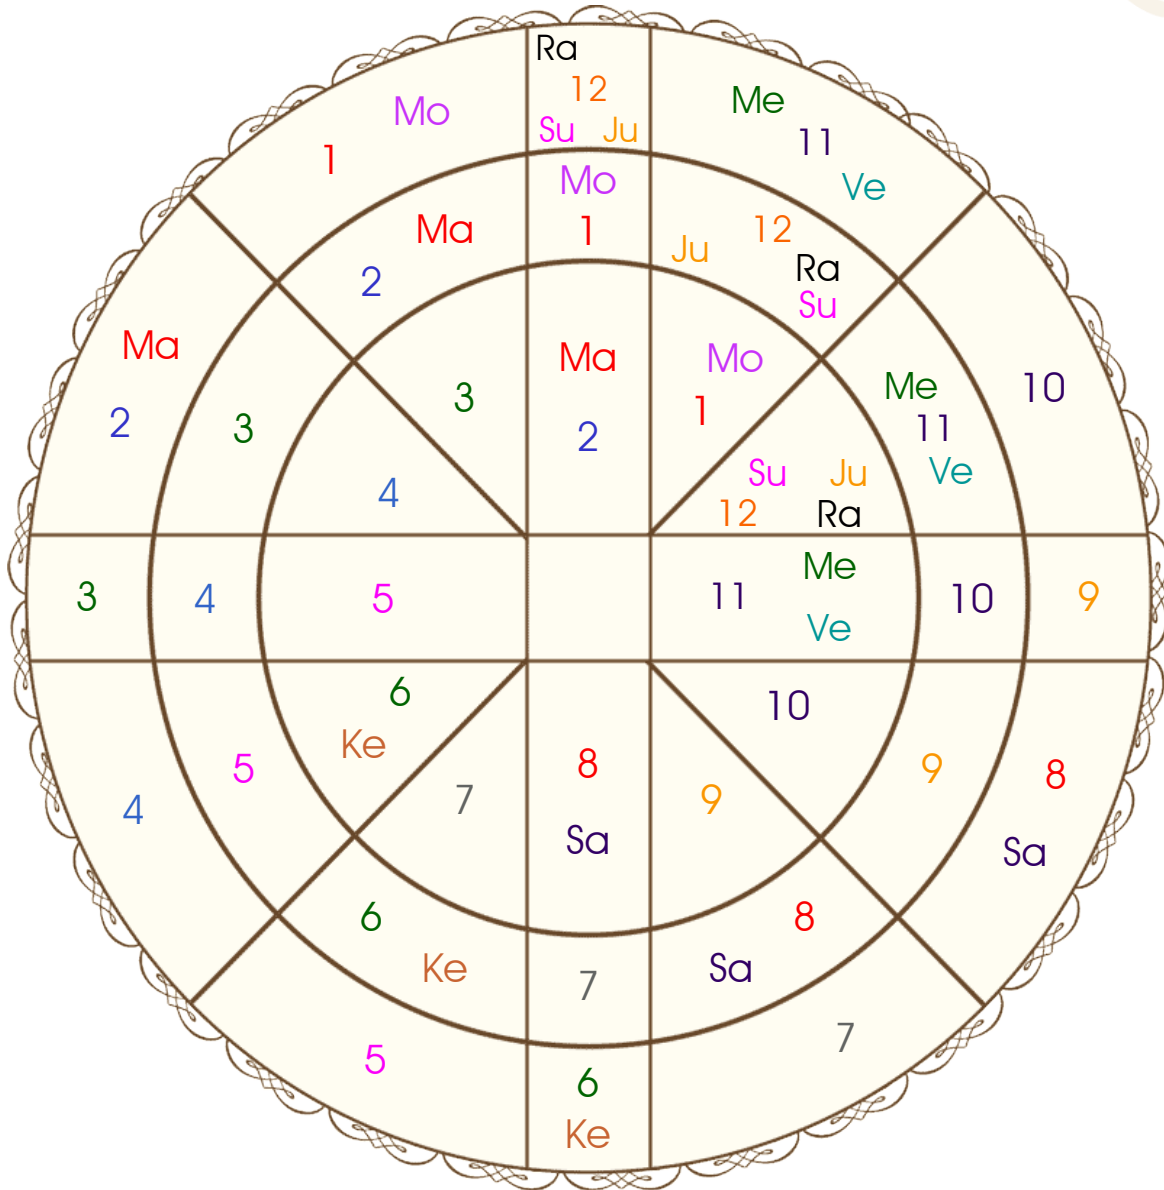

# Sudarshan Chakra

**NOTE:** Sudarshan Chakra represents the comparative positions of the planets in the Sun, Moon and Lagna charts simultaneously from outer to inner circle respectively. To study a house consider the signs in all the three charts simultaneously.