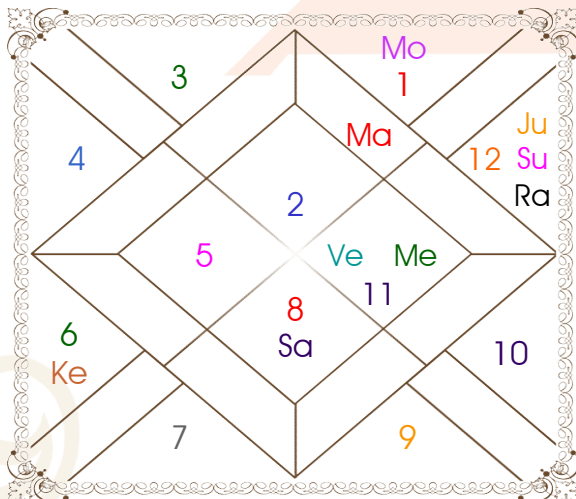

Karaka,Avastha,Rashmi

Planet	----- Karaka -----		----- Avastha -----			Kiran Rashmi	Planet Power
	Char	Sthir	Baladi	Deeptadi	Shayanadi		
Sun	Matra	Pitra	Yuva	Mudit	Aagama	8.74	30 %
Mon	Bhratra	Matra	Vridh	Shant	Upavesana	10.01	35 %
Mar	Kalatra	Bhratra	Mrit	Nipidit	Kautuka	2.82	31 %
Mer	Amatyaa	Gyati	Vridh	Nipidit	Aagamana	0.83	64 %
Jup	Putra	Dhan	Yuva	Vikal	Prakasana	0.00	37 %
Ven	Gyati	Kalatra	Kumar	Mudit	Upavesana	7.91	19 %
Sat	Atma	Ayush	Bala	Khal	Aagama	1.58	19 %
Rah	---	Gyan	Yuva	Nipidit	Upavesana	0.00	97 %
Ket	---	Moksh	Yuva	Khal	Aagama	0.00	97 %
Total						31.89	

Tara Chakra

Janma	Sampat	Vipat	Kshem	Pratyari	Saadhak	Vadha	Mitra	Atimitra
Bharani	Krittika	Rohini	Mrgsra	Ardra	Punrvsu	Pushya	Aslesa	Magha
P Phal	U Phal	Hasta	Chitra	Svati	Visakha	Anuradha	Jyestha	Moola
P Sadha	U Sadha	Sravna	Dhanish	Satbisha	P Bhad	U Bhad	Revati	Asvini

Chalit Chart