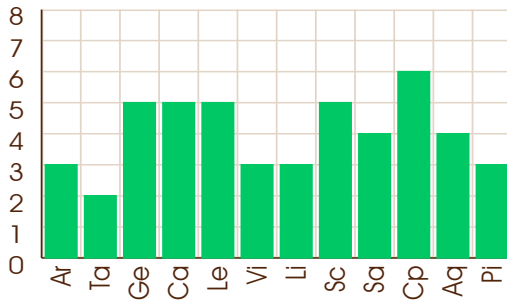

Bhinnashtak Graphs

Sun