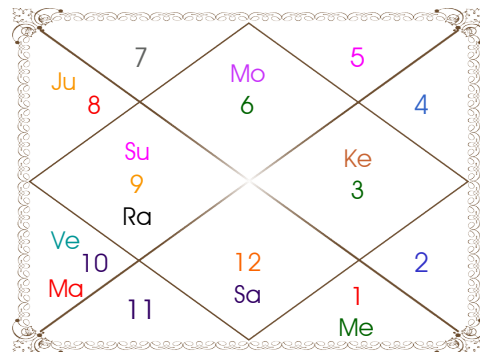

# Planetary Degrees and their Positions

Pl	R	C	Rasi	Degree	Speed	Nak	Pad	No.	RL	NL	Sub	Dignity
Asc			Tau	28:04:11	345:17:04	Mrgsra	2	5	Ven	Mar	Sat	---
Sun			Pis	17:15:17	00:59:15	Revati	1	27	Jup	Mer	Mer	FrSign
Mon			Ari	19:47:27	12:46:39	Bharani	2	2	Mar	Ven	Rah	NuSign
Mar			Tau	03:18:12	00:40:22	Krittika	2	3	Ven	Sun	Sat	NuSign
Mer			Aqu	20:06:38	01:12:35	P Bhad	1	25	Sat	Jup	Jup	NuSign
Jup		C	Pis	13:24:03	00:14:31	U Bhad	4	26	Jup	Sat	Rah	OwnSign
Ven			Aqu	10:31:38	01:11:47	Satbisha	2	24	Sat	Rah	Sat	FrSign
Sat	R		Sco	27:29:04	00:00:06	Jyestha	4	18	Mar	Mer	Jup	EnSign
Rah			Pis	17:49:18	00:00:09	Revati	1	27	Jup	Mer	Mer	NuSign
Ket			Vir	17:49:18	00:00:09	Hasta	3	13	Mer	Mon	Mer	EnSign
Ura			Sag	03:03:01	00:00:00	Moola	1	19	Jup	Ket	Sun	---
Nep			Sag	14:18:12	00:00:18	P Sadha	1	20	Jup	Ven	Ven	---
Plu	R		Lib	15:39:45	00:01:26	Svati	3	15	Ven	Rah	Ven	---
Mid Heaven			Aqu	12:00:22	--	Satbisha	--	24	Sat	Rah	Sat	--

R-Retrograde S-Stationary

C- Combust D-Deep Combust

Rahu : True

Lahiri Ayanamsa : 23:40:40

Lagna-Chalit

Moon Chart

Navamsa Chart

HoroscopeCart