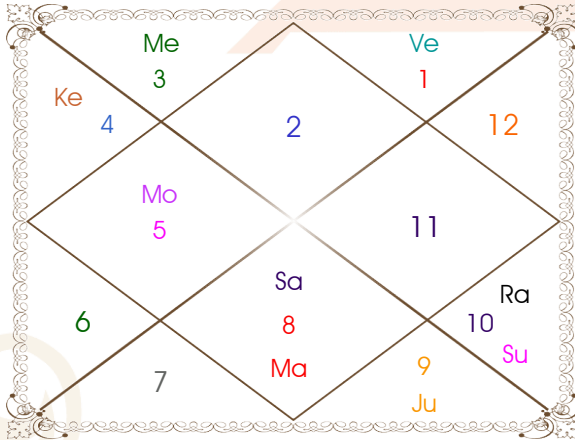

For Knowledge and Intellect

Saptamamsa Chart

For Children