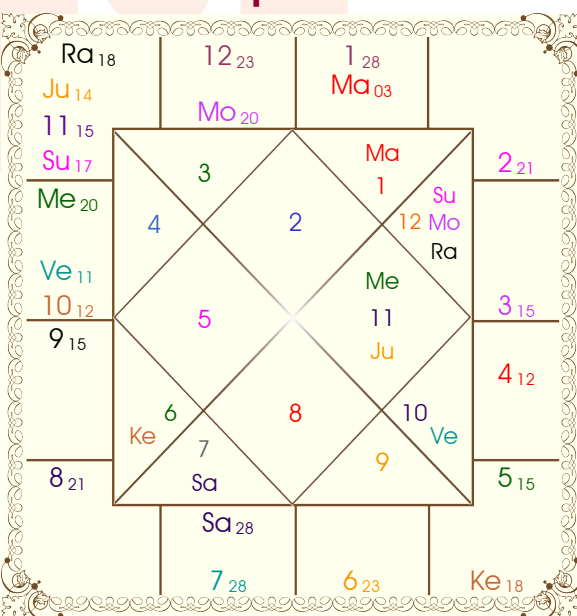

Cusp Chart

Mobile / WhatsApp : +91-7835830918

E-Mail : contact@horoscopecart.com

Website : www.horoscopecart.com